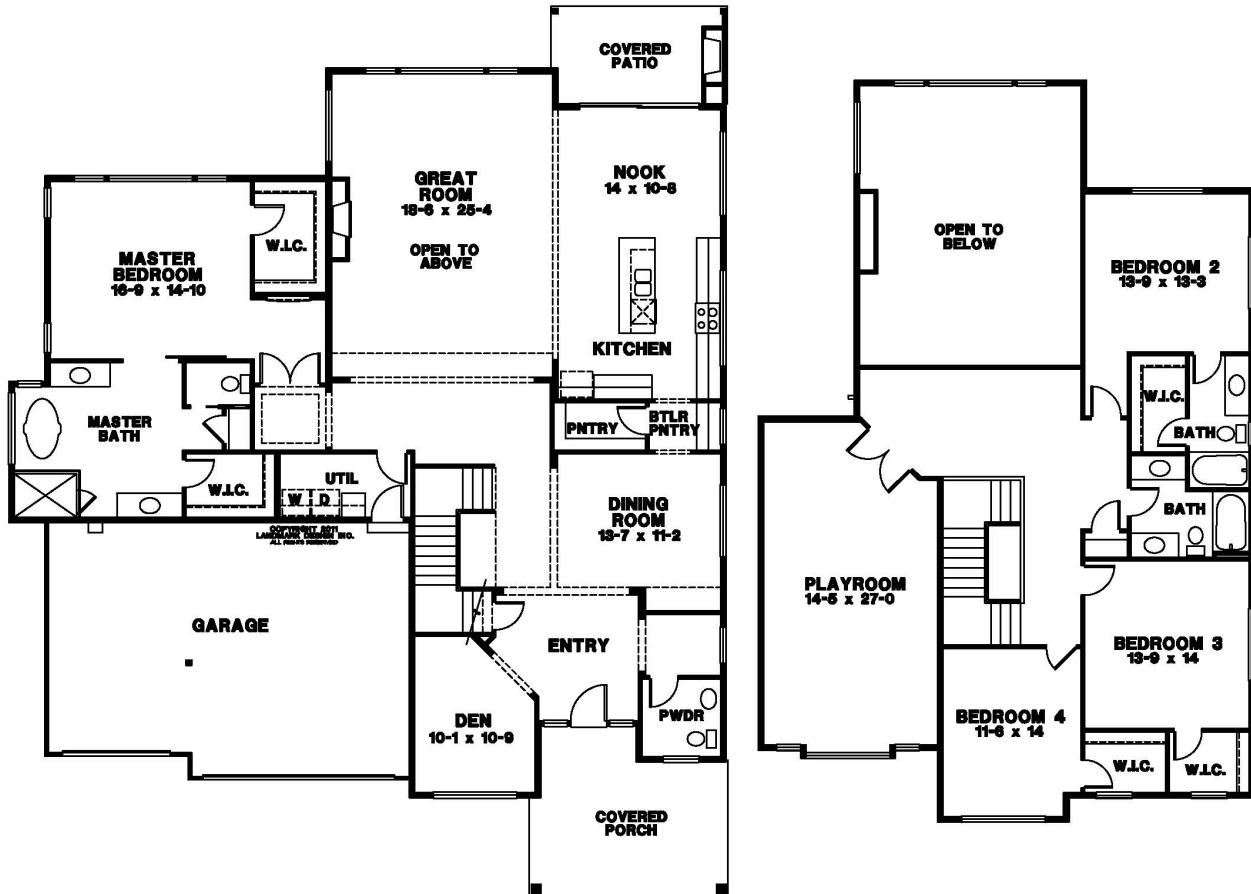

LOT 2 FLOORPLAN

The Buttes at Diamondhead . Orting

Total Living: 4,066 sf.

NORTHRIDGE HOMES

Photo renderings are for illustrative purposes only. Builder reserves the right to make modifications and changes to prices, floorplans, interior/exterior design, materials and specifications at any time without prior notice and/or obligation.

LOT 3 FLOORPLAN

The Buttes at Diamondhead . Orting
Total Living: 4,036 sf.

NORTHRIDGE HOMES

Photo renderings are for illustrative purposes only. Builder reserves the right to make modifications and changes to prices, floorplans, interior/exterior design, materials and specifications at any time without prior notice and/or obligation.