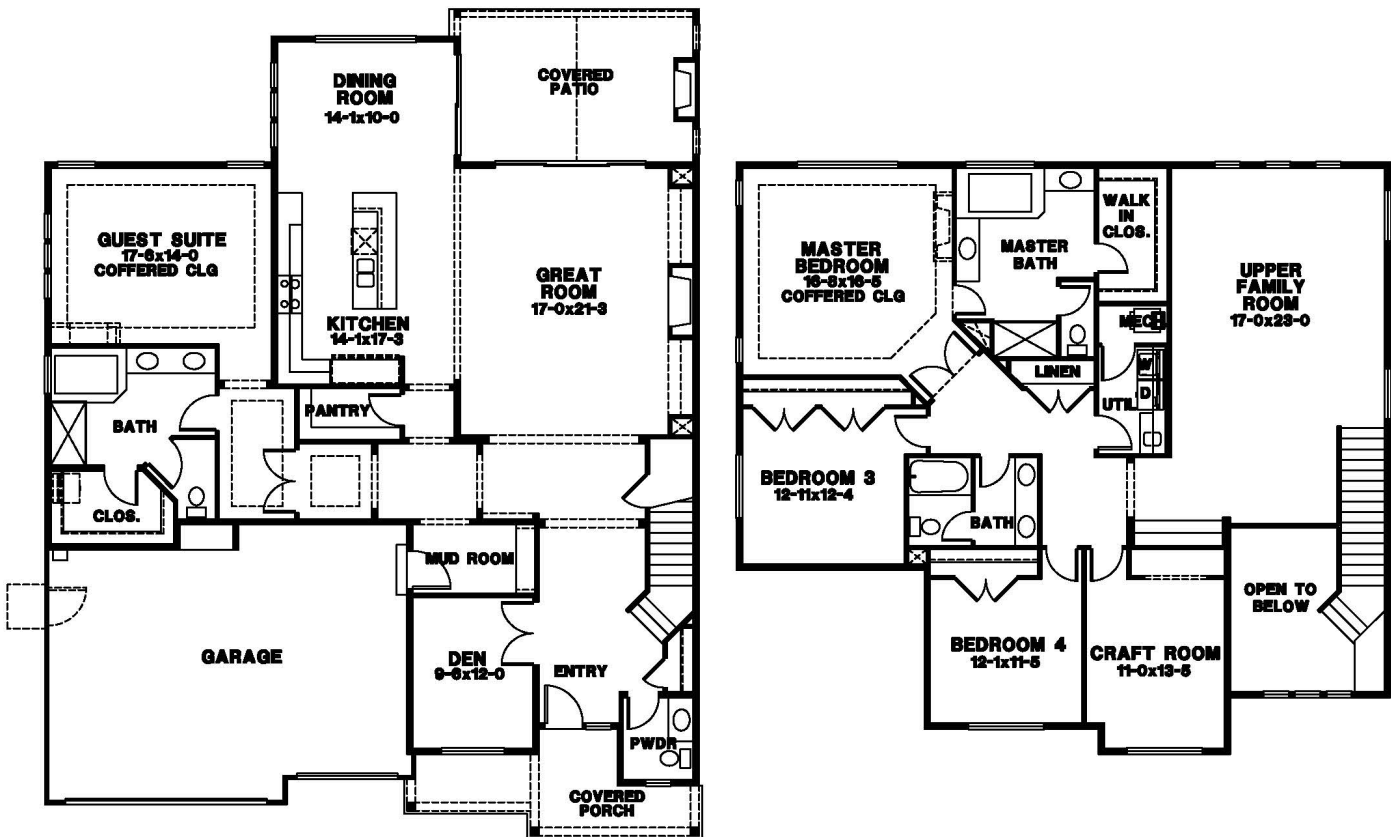

LOT 2 FLOORPLAN

The Buttes at Diamondhead . Orting

Total Living: 4,066 sf.

NORTHRIDGE HOMES

Photo renderings are for illustrative purposes only. Builder reserves the right to make modifications and changes to prices, floorplans, interior/exterior design, materials and specifications at any time without prior notice and/or obligation.

LOT 3 FLOORPLAN

The Buttes at Diamondhead . Orting
Total Living: 4,036 sf.

NORTHRIDGE HOMES

Photo renderings are for illustrative purposes only. Builder reserves the right to make modifications and changes to prices, floorplans, interior/exterior design, materials and specifications at any time without prior notice and/or obligation.